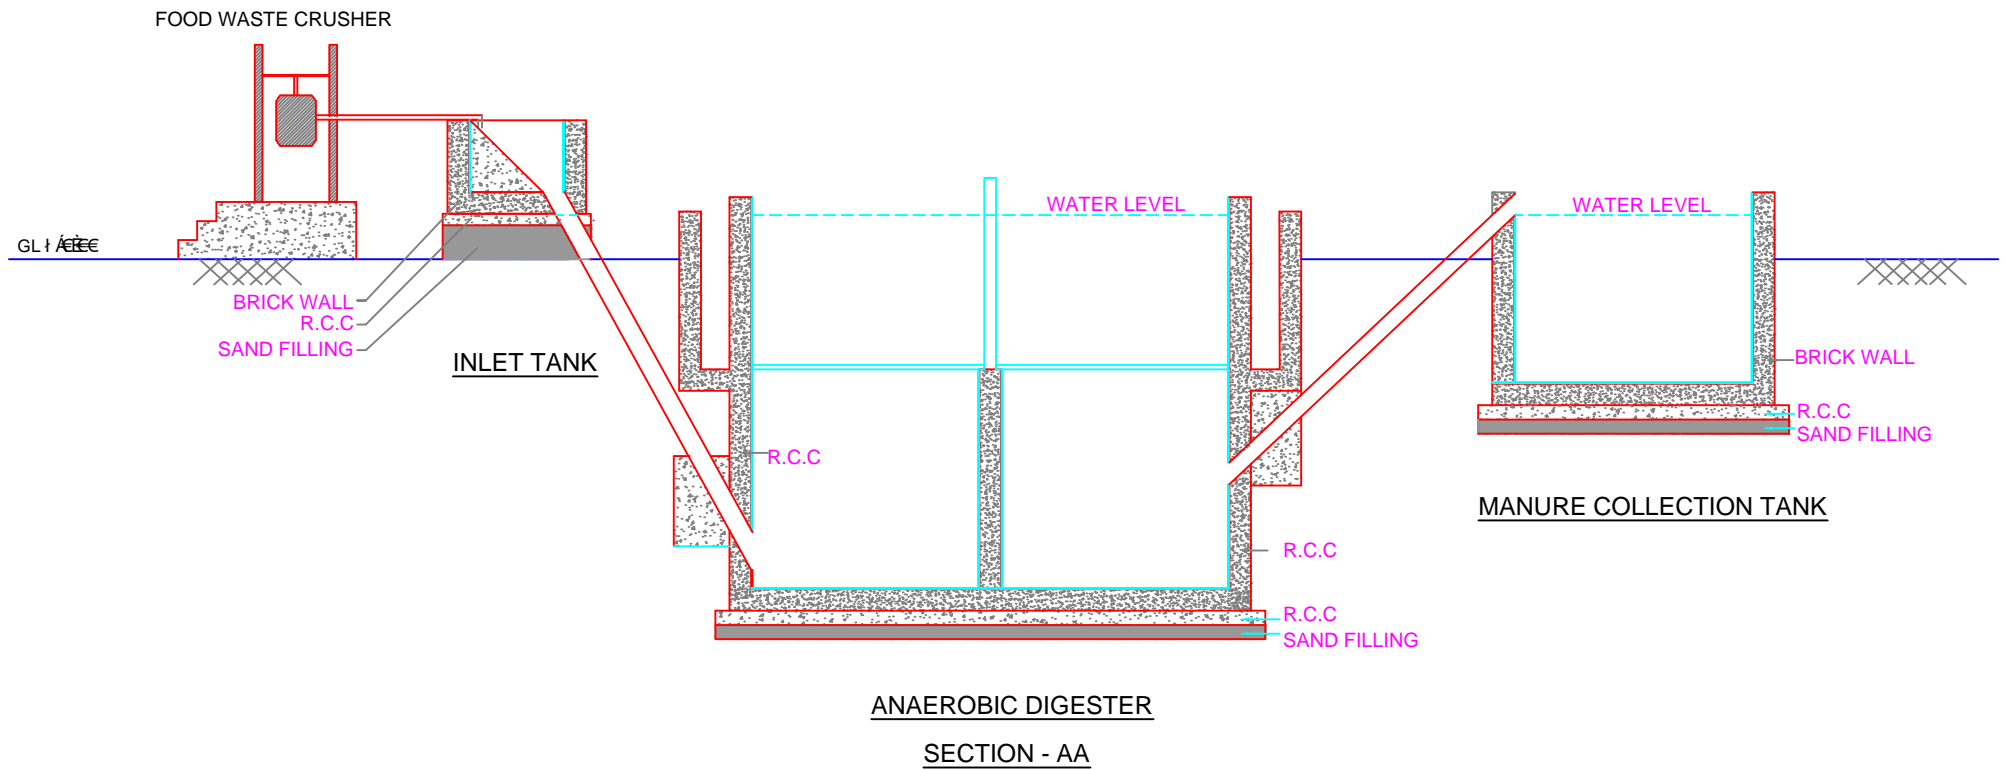

FOOD /VEGETABLE / KITCHEN WASTE BASED BIOGAS PLANT DESIGN

* FLOATING DRUM TYPE WATER SEAL MODEL

DESIGN BY :

**B-SUSTAIN ENERGY
PROJECTS PVT. LTD.,**